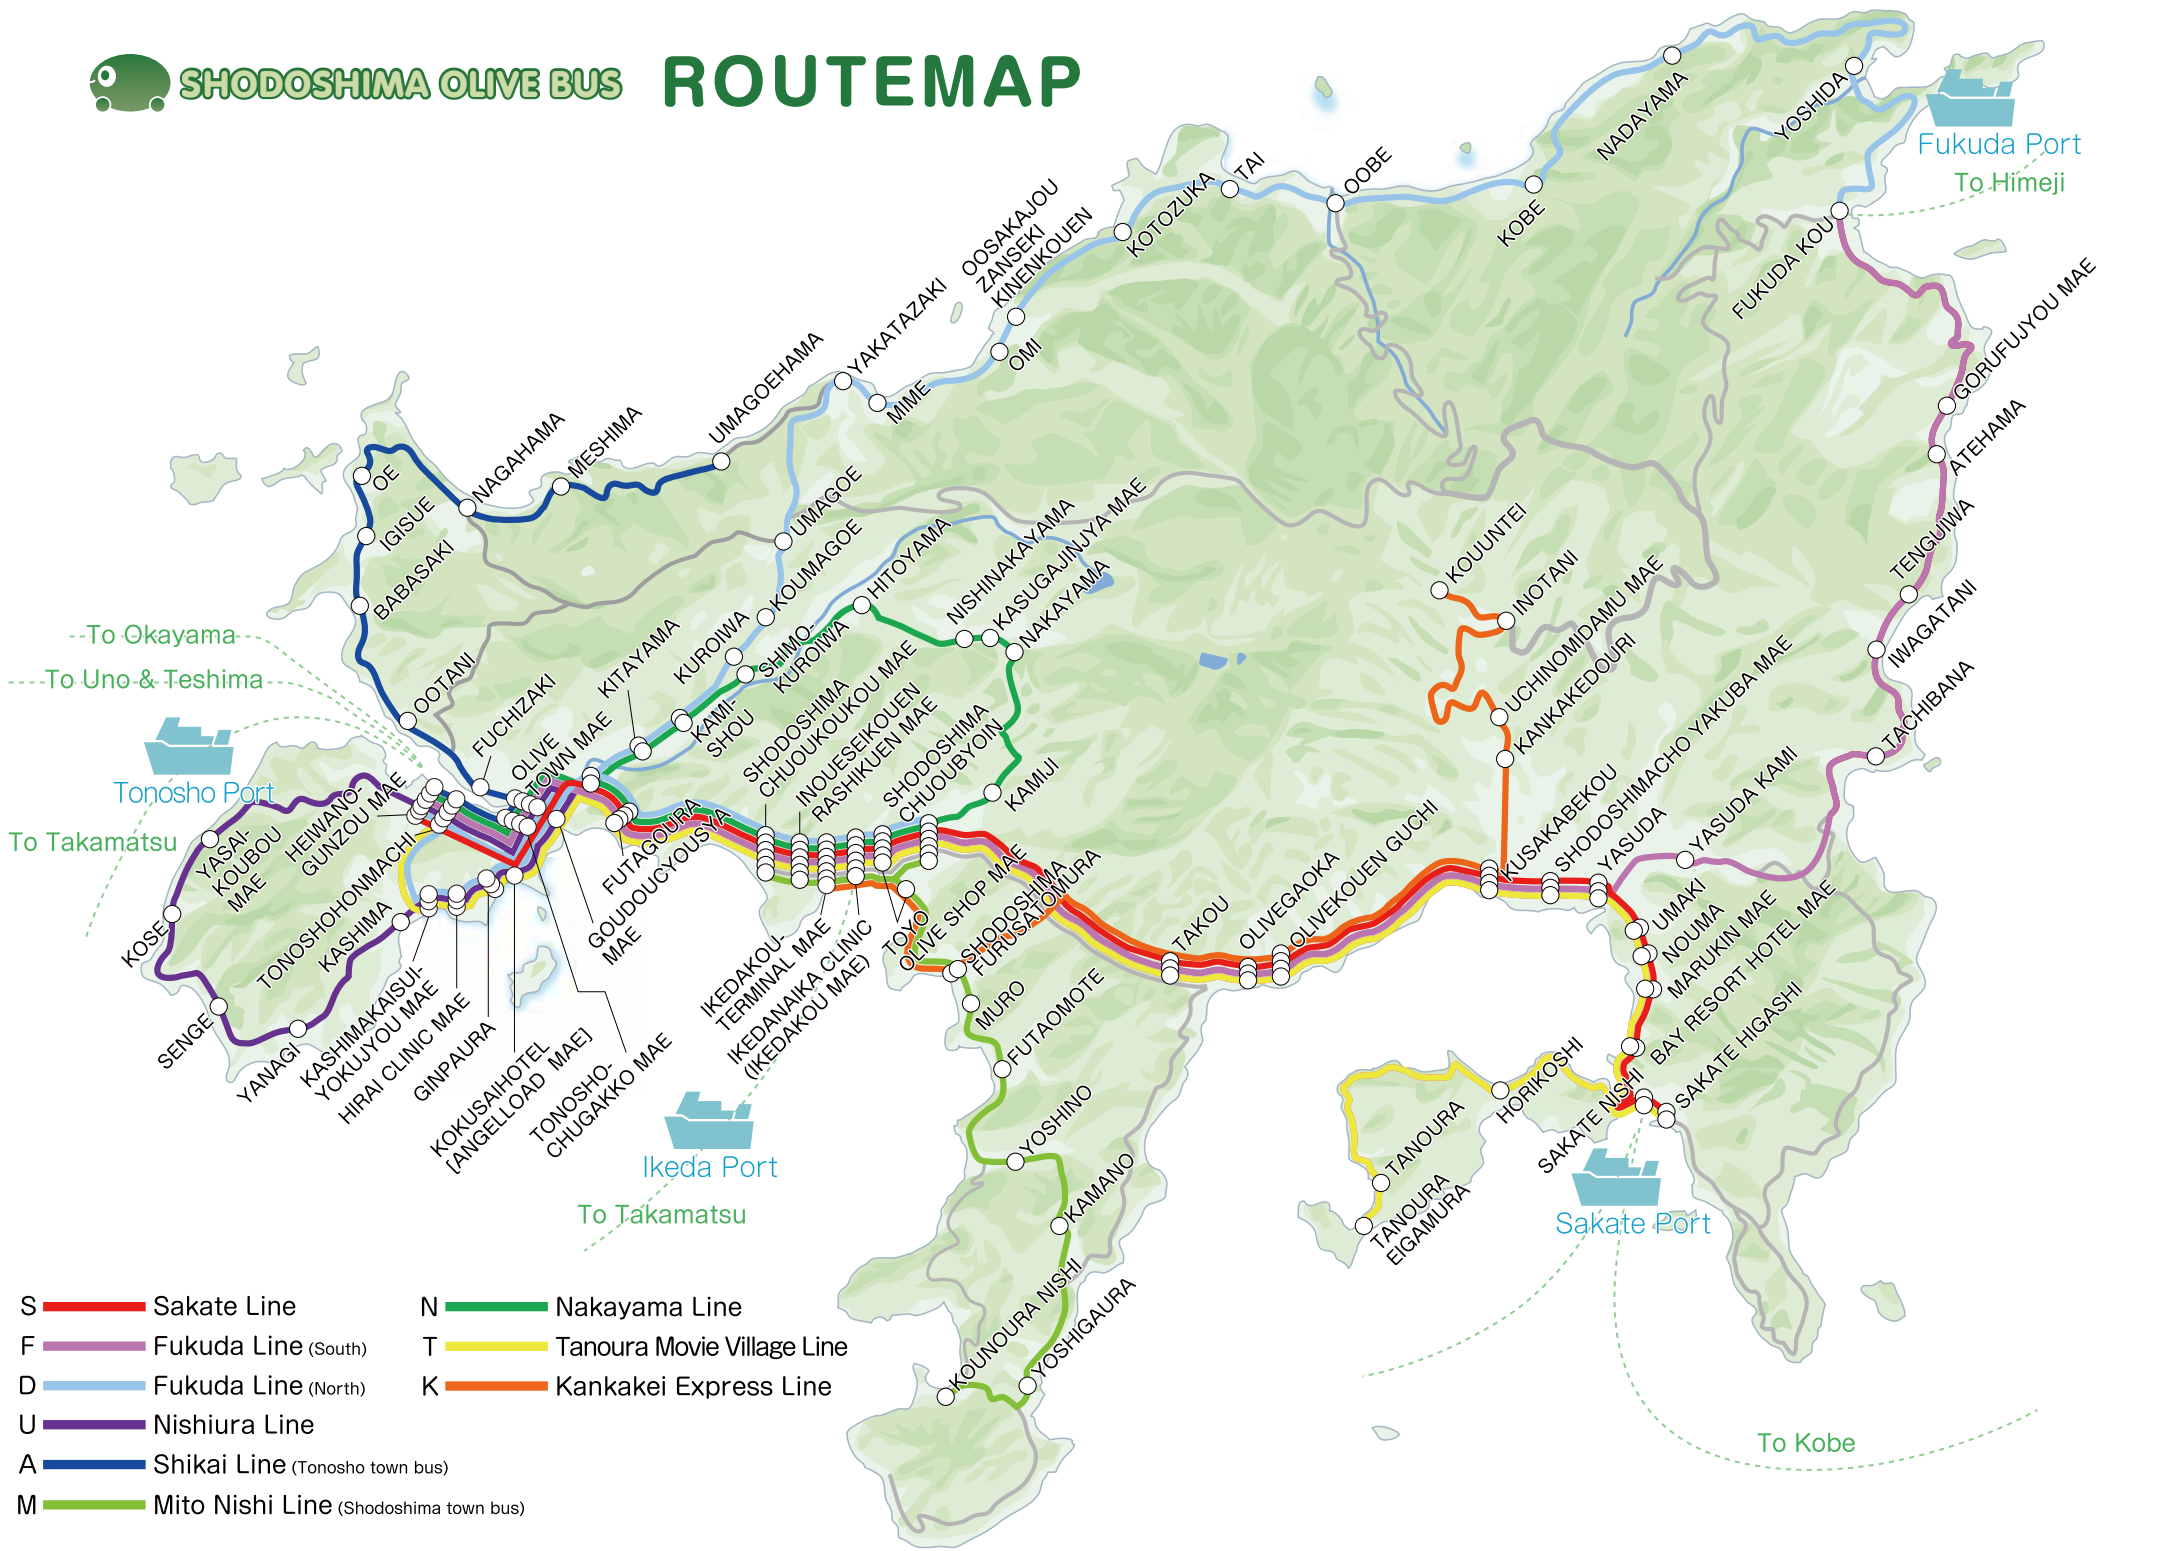

# SHODOSHIMA OLIVE BUS ROUTEMAP

- S — Sakate Line
- F — Fukuda Line (South)
- D — Fukuda Line (North)
- U — Nishiura Line
- A — Shikai Line (Tonosho town bus)
- M — Mito Nishi Line (Shodoshima town bus)
- N — Nakayama Line
- T — Tanoura Movie Village Line
- K — Kankakei Express Line

--To Okayama  
 ---To Uno & Teshima

Tonosho Port  
 To Takamatsu

Ikedate Port  
 To Takamatsu

Sakate Port

Fukuda Port  
 To Himeji

To Kobe